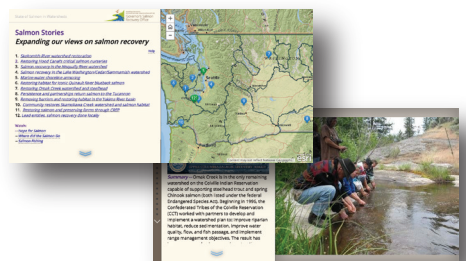

Salmon Stories
stateofsalmon.wa.gov

A self-guided tour of salmon recovery throughout the state